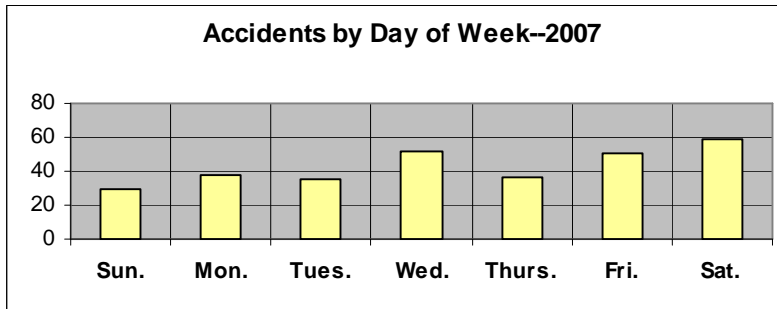

Accidents occurred on the following days of the week: