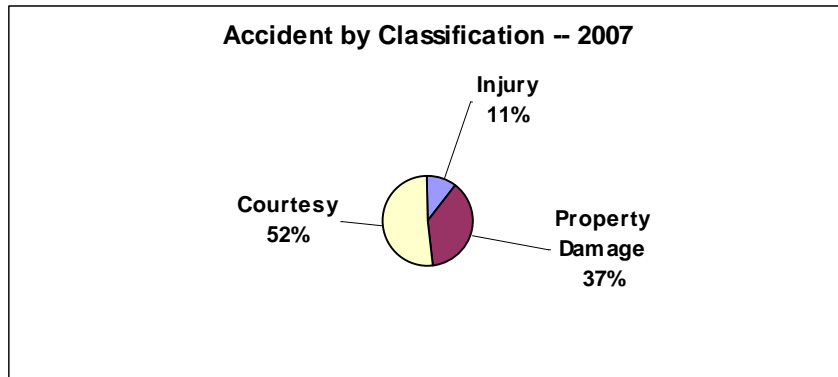

Sunray	13	Watson Industrial	3
Tahiti	3	Watson Plaza	2
Tea Rose	5	Westglen	1
Trelane	4	Whitecliff	18
Twincrest	31	Whitehaven	1
Villa Crest	3	Woodbine	7
Volz	3	Yorkshire Estates	9

Traffic Accidents:

In 2007, there were 301 traffic accidents. These accidents were of the following classifications: