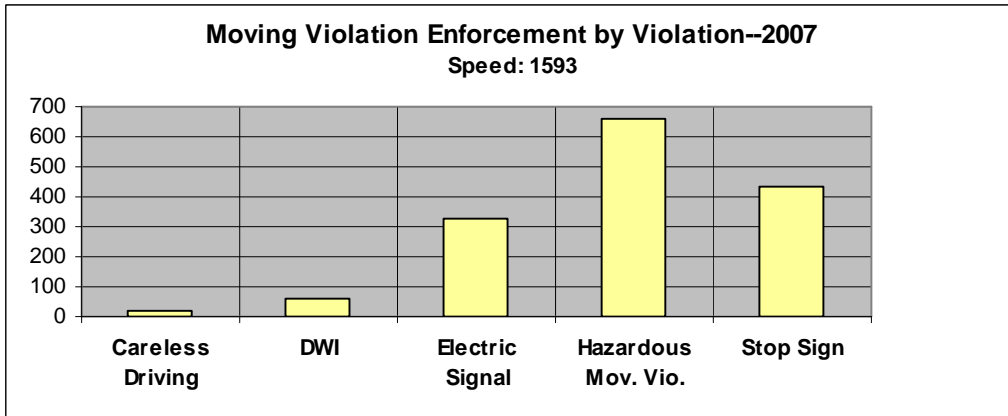

Activity by Ward and Sector:

Arrest and Juvenile Data:

Eight hundred ninety-nine adults and 155 juveniles were taken into custody in 2007. One Hundred fifty-six persons were issued summons in lieu of physical arrest.

The ethnicity of the person arrested was:

The gender of the persons taken into custody was:

Traffic Enforcement:

Traffic Enforcement by Ward:

Enforcement by Wards 2007						
	Ward 1	Ward 2	Ward 3	Ward 4	Plaza	
Stop Sign	189	42	145	53	7	436
Careless Driving	10	3	2	2	0	17
DWI	21	13	18	5	0	57
Electric Signal	119	128	55	23	3	328
Hazardous Moving	246	210	117	38	50	661
Speeding	332	260	370	575	56	1593
Passenger Restraint	32	18	22	4	7	83
Drivers License	70	56	34	12	9	181
Equipment	210	195	120	46	13	584
Registration	317	290	207	58	37	909
Financial Responsibility	96	91	69	45	32	333
Parking	106	101	79	91	107	484
	1748	1407	1238	952	321	5666

There were 5182 traffic enforcement actions taken in 2007. These actions were divided as follows:

Enforcement Locations		2007	
Watson	2463	General Grant	4
CWP	173	Glenfield	7
		Glenwood	21
Sappington	1108	Grant Farm Trail	4
Old Sappington	381	Grant Ridge	1
I-44	13	Greenview	1
Big Bend	17	Grovena	4
Pardee Rd	153	Hartsdale	2
Pardee Ln.	140	Harwich	4
Grant Rd	64	Hawkins	1
East Watson	54	Heather	1
Garber	33	Holmes	12
Liggett	71	Hutchins	3
		Kathy	1
Acorn	5	Lawndale	5
Apex	2	Leawood	1
Arban	2	Lodge	3
Attucks	3	Lodge Pole	13
Bali	2	Manda	46
Banyon	1	Marsan	3
Blackthorn	1	Meadowfern	6
Briarton	4	Missy	1
Brookview	10	Oakridge	7
Camera	6	Park Crestwood	4
Capri	1	Pine Spray	20
Carrimae	3	Pinellas	1
Coffey Dr.	1	Queenston	1
Craigwood	5	Rayburn	76
Crest Oak	67	Red Oak	4
Crompton	1	Ridgewood	12
Curwood	5	Robyn	29
Dallwood	1	Rock Hill	5
David Scott	1	Royal Arms	4
Del Vista	1	Rusdon	3
Detjen	7	Samoa	6
Diversey	2	Sanders	7
Eddie & Park	1	Sky Crest	3
Elmont	5	Spellman	13
Flamingo	1	Starling	11
Fox Park	2	Sturdy	9
Gallop	6	Stylecrest	1