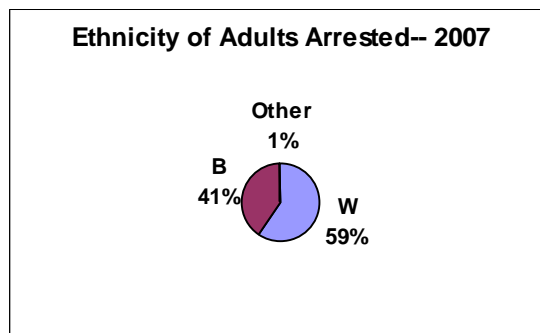

Arrest and Juvenile Data:

Eight hundred ninety-nine adults and 155 juveniles were taken into custody in 2007. One Hundred fifty-six persons were issued summons in lieu of physical arrest.

The ethnicity of the person arrested was: