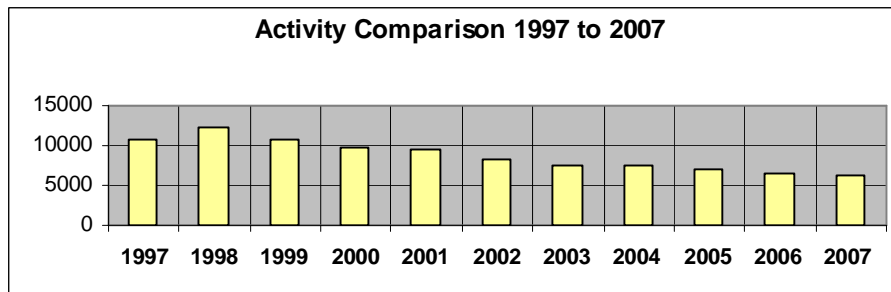

Internal Memorandum

February 25, 2008

To: Chief Michael Paillou

Fr: Capt. Frank Arnoldy

Topic: Annual 2007 Public Report

Comparison of Quarters and Years: