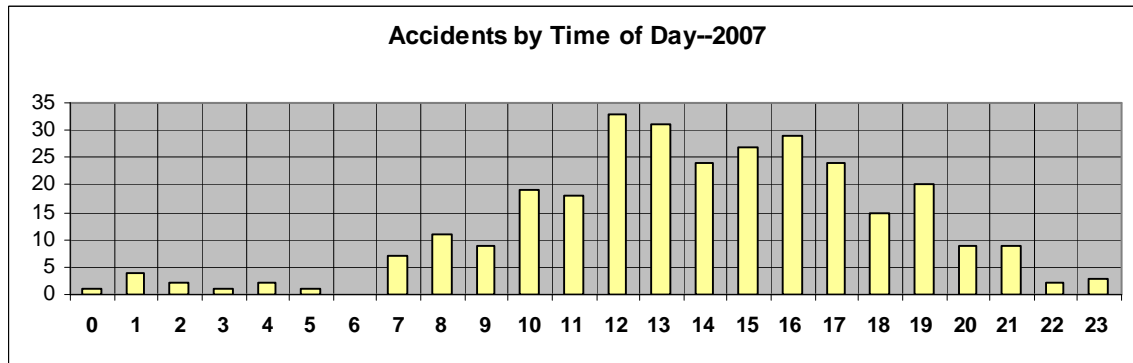

Accidents occurred during the following hours of the day:

Accidents occurred on the following streets in 2007:

Accident Locations	2007	
	Count	Location
Watson	123	General Grant
CWP	49	Glenwood
		Hawkins
Sappington	29	Heather
Old Sappington	5	High
I-44	8	Mary Glen
I-44 Ramp	7	Meadowfern
Big Bend	17	Norcross
Pardee Rd.	8	Park Crestwood
Pardee Ln.	1	Pine Spray
Grant Rd.	3	Pinellas
East Watson	0	Ridgewood
Garber	0	Robyn
Liggett	5	Rock Hill
		Sturdy
Aloha	1	Sunray
Burnt Oak	1	Tahiti
Camera	2	Vauk
Crest Oak	1	Volz
Crompton	1	Watson Industrial
Denton	1	Watson Plaza
Diversey	1	Whitecliff
Fournier	1	Woodbine
Fox Park	1	Yorkshire Estates