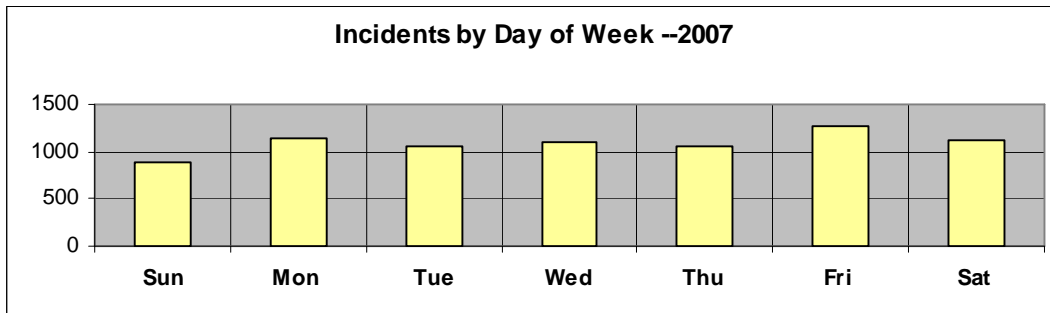

Incidents by Hour of Day --2007

Monthly Crime / Activity Reports

2007

Total 2007

	Ward 1	Ward 2	Ward 3	Ward 4	Plaza	Total
Murder	0	0	0	0	0	0
Rape - Sexual Assault	2	2	0	0	1	5
Robbery	1	0	1	0	1	3
Burglary	5	5	6	2	1	19
Stealing	115	229	87	26	145	602
Property Damage	32	29	31	16	11	119
Motor Vehicle Theft	2	6	4	0	2	14
SubTotal Part1	157	271	129	44	161	762
Frauds	27	39	11	6	9	92
Drug Offenses	4	6	8	4	2	24
Offenses Against Public Peace	10	6	5	0	10	31
Driving While Intoxicated	14	16	18	5	0	53
Traffic Accidents	84	107	49	13	48	301
Animal Related Calls	42	33	19	45	3	142
People Related	164	226	139	132	60	721
Juvenile Offenses	11	12	5	10	2	40
Non-Classified Suspicious Activity	188	234	140	102	71	735
Family Offenses	4	8	4	0	2	18
Miscellaneous Police Calls	600	880	414	309	263	2466
Weapons Offenses	0	2	0	0	0	2
SubTotal Part2	1148	1569	812	626	470	4625