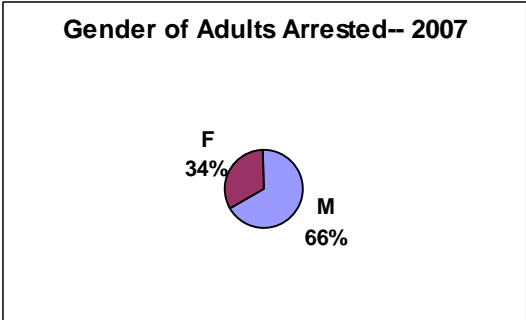

Incidents by Hour of Day --2007

Monthly Crime / Activity Reports

2007

Total 2007

	Ward 1	Ward 2	Ward 3	Ward 4	Plaza	Total
Murder	0	0	0	0	0	0
Rape - Sexual Assault	2	2	0	0	1	5
Robbery	1	0	1	0	1	3
Burglary	5	5	6	2	1	19
Stealing	115	229	87	26	145	602
Property Damage	32	29	31	16	11	119
Motor Vehicle Theft	2	6	4	0	2	14
SubTotal Part1	157	271	129	44	161	762
Frauds	27	39	11	6	9	92
Drug Offenses	4	6	8	4	2	24
Offenses Against Public Peace	10	6	5	0	10	31
Driving While Intoxicated	14	16	18	5	0	53
Traffic Accidents	84	107	49	13	48	301
Animal Related Calls	42	33	19	45	3	142
People Related	164	226	139	132	60	721
Juvenile Offenses	11	12	5	10	2	40
Non-Classified Suspicious Activity	188	234	140	102	71	735
Family Offenses	4	8	4	0	2	18
Miscellaneous Police Calls	600	880	414	309	263	2466
Weapons Offenses	0	2	0	0	0	2
SubTotal Part2	1148	1569	812	626	470	4625

Activity by Ward and Sector:

Arrest and Juvenile Data:

Eight hundred ninety-nine adults and 155 juveniles were taken into custody in 2007. One Hundred fifty-six persons were issued summons in lieu of physical arrest.

The ethnicity of the person arrested was:

The gender of the persons taken into custody was:

Traffic Enforcement:

Traffic Enforcement by Ward:

Enforcement by Wards 2007						
	Ward 1	Ward 2	Ward 3	Ward 4	Plaza	
Stop Sign	189	42	145	53	7	436
Careless Driving	10	3	2	2	0	17
DWI	21	13	18	5	0	57
Electric Signal	119	128	55	23	3	328
Hazardous Moving	246	210	117	38	50	661
Speeding	332	260	370	575	56	1593
Passenger Restraint	32	18	22	4	7	83
Drivers License	70	56	34	12	9	181
Equipment	210	195	120	46	13	584
Registration	317	290	207	58	37	909
Financial Responsibility	96	91	69	45	32	333
Parking	106	101	79	91	107	484
	1748	1407	1238	952	321	5666