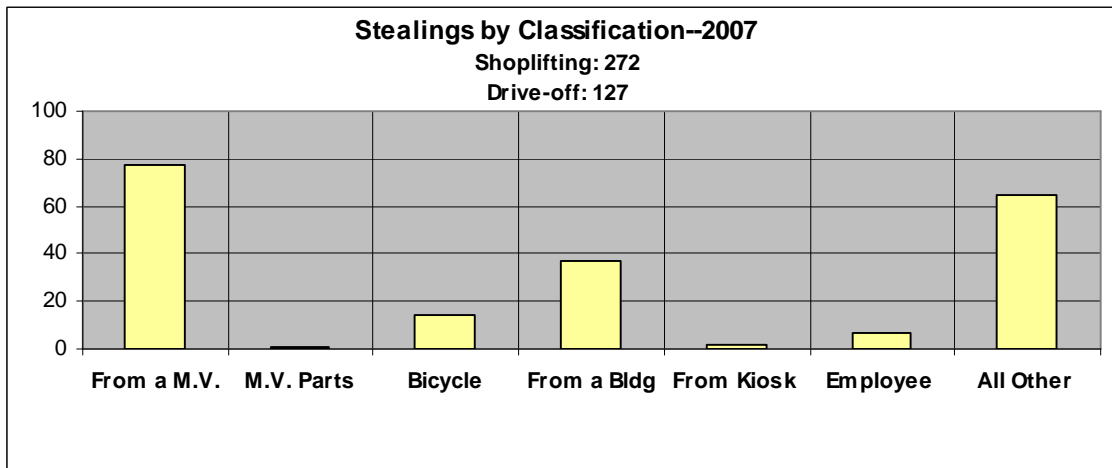

Accident Causes:

Accident Causes:	2007
Inattention	35
Failed to Yield	19
Following Too Closely	16
Too Fast for Conditions	15
None	12
Improper Backing	9
Improper Turn	7
Improper Lane Usage	7
Elec. Signal	6
Speed-Exc. Limit	5
Alcohol	5
Improper Start from Park	3
Vehicle Defects	1
Improperly Stopped on RW	1
Stop Sign	1
Drugs	1
Physical Impairment	1

Stealings:

There were 602 stealings in 2007. These stealings were of the following classifications: