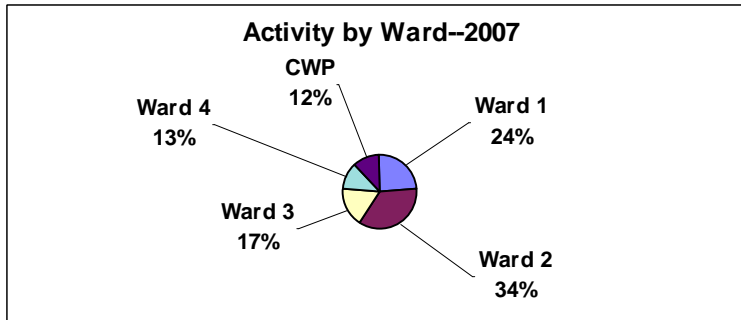

Incidents by Hour of Day --2007

Monthly Crime / Activity Reports

2007

Total 2007

	Ward 1	Ward 2	Ward 3	Ward 4	Plaza	Total
Murder	0	0	0	0	0	0
Rape - Sexual Assault	2	2	0	0	1	5
Robbery	1	0	1	0	1	3
Burglary	5	5	6	2	1	19
Stealing	115	229	87	26	145	602
Property Damage	32	29	31	16	11	119
Motor Vehicle Theft	2	6	4	0	2	14
SubTotal Part1	157	271	129	44	161	762
Frauds	27	39	11	6	9	92
Drug Offenses	4	6	8	4	2	24
Offenses Against Public Peace	10	6	5	0	10	31
Driving While Intoxicated	14	16	18	5	0	53
Traffic Accidents	84	107	49	13	48	301
Animal Related Calls	42	33	19	45	3	142
People Related	164	226	139	132	60	721
Juvenile Offenses	11	12	5	10	2	40
Non-Classified Suspicious Activity	188	234	140	102	71	735
Family Offenses	4	8	4	0	2	18
Miscellaneous Police Calls	600	880	414	309	263	2466
Weapons Offenses	0	2	0	0	0	2
SubTotal Part2	1148	1569	812	626	470	4625

Activity by Ward and Sector:

Arrest and Juvenile Data:

Eight hundred ninety-nine adults and 155 juveniles were taken into custody in 2007. One Hundred fifty-six persons were issued summons in lieu of physical arrest.