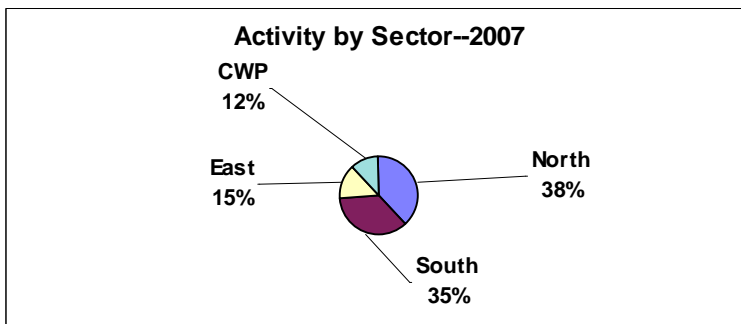

Incidents by Hour of Day --2007

Monthly Crime / Activity Reports

2007

Total 2007

	Ward 1	Ward 2	Ward 3	Ward 4	Plaza	Total
Murder	0	0	0	0	0	0
Rape - Sexual Assault	2	2	0	0	1	5
Robbery	1	0	1	0	1	3
Burglary	5	5	6	2	1	19
Stealing	115	229	87	26	145	602
Property Damage	32	29	31	16	11	119
Motor Vehicle Theft	2	6	4	0	2	14
SubTotal Part1	157	271	129	44	161	762
Frauds	27	39	11	6	9	92
Drug Offenses	4	6	8	4	2	24
Offenses Against Public Peace	10	6	5	0	10	31
Driving While Intoxicated	14	16	18	5	0	53
Traffic Accidents	84	107	49	13	48	301
Animal Related Calls	42	33	19	45	3	142
People Related	164	226	139	132	60	721
Juvenile Offenses	11	12	5	10	2	40
Non-Classified Suspicious Activity	188	234	140	102	71	735
Family Offenses	4	8	4	0	2	18
Miscellaneous Police Calls	600	880	414	309	263	2466
Weapons Offenses	0	2	0	0	0	2
SubTotal Part2	1148	1569	812	626	470	4625

Activity by Ward and Sector:

Arrest and Juvenile Data:

Eight hundred ninety-nine adults and 155 juveniles were taken into custody in 2007. One Hundred fifty-six persons were issued summons in lieu of physical arrest.