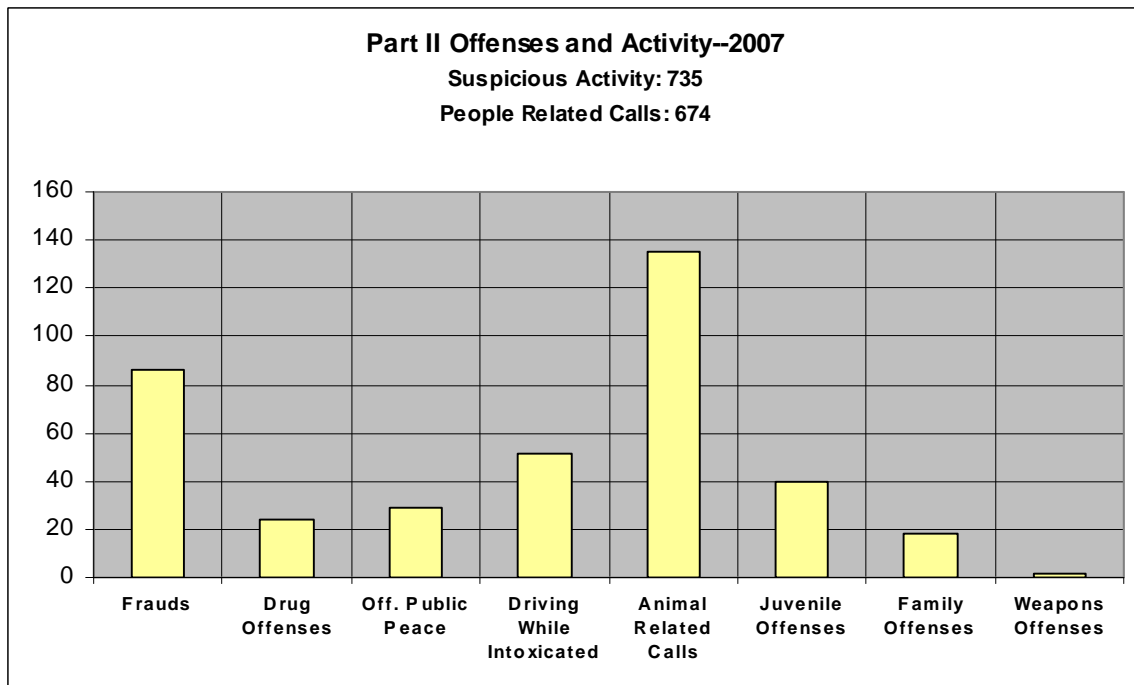

Offense Summary: