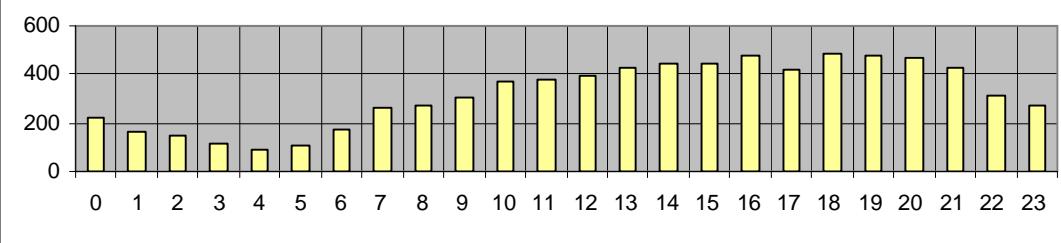

Incidents by Hour of Day --2007

Monthly Crime / Activity Reports

2007

Total 2007

	Ward 1	Ward 2	Ward 3	Ward 4	Plaza	Total
Murder	0	0	0	0	0	0
Rape - Sexual Assault	2	2	0	0	1	5
Robbery	1	0	1	0	1	3
Burglary	5	5	6	2	1	19
Stealing	115	229	87	26	145	602
Property Damage	32	29	31	16	11	119
Motor Vehicle Theft	2	6	4	0	2	14
SubTotal Part1	157	271	129	44	161	762
Frauds	27	39	11	6	9	92
Drug Offenses	4	6	8	4	2	24
Offenses Against Public Peace	10	6	5	0	10	31
Driving While Intoxicated	14	16	18	5	0	53
Traffic Accidents	84	107	49	13	48	301
Animal Related Calls	42	33	19	45	3	142
People Related	164	226	139	132	60	721
Juvenile Offenses	11	12	5	10	2	40
Non-Classified Suspicious Activity	188	234	140	102	71	735
Family Offenses	4	8	4	0	2	18
Miscellaneous Police Calls	600	880	414	309	263	2466
Weapons Offenses	0	2	0	0	0	2
SubTotal Part2	1148	1569	812	626	470	4625

Activity by Ward and Sector:

Arrest and Juvenile Data:

Eight hundred ninety-nine adults and 155 juveniles were taken into custody in 2007. One Hundred fifty-six persons were issued summons in lieu of physical arrest.