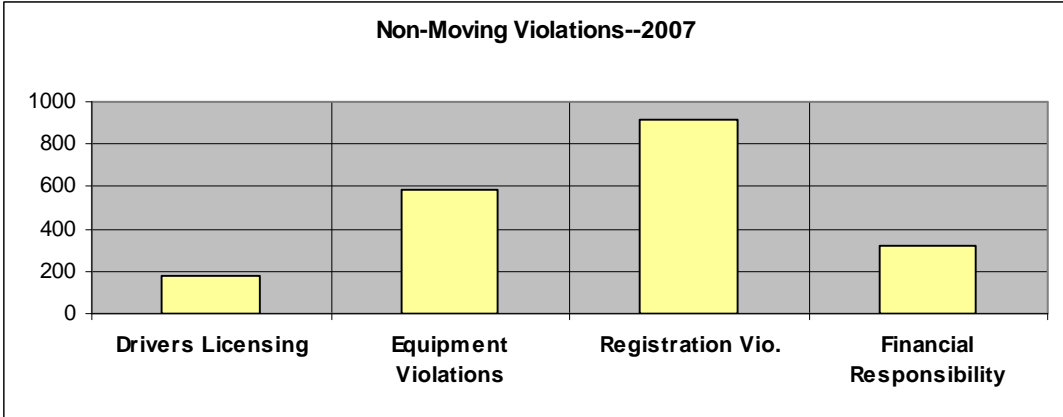

Enforcement Locations		2007	
Watson	2463	General Grant	4
CWP	173	Glenfield	7
		Glenwood	21
Sappington	1108	Grant Farm Trail	4
Old Sappington	381	Grant Ridge	1
I-44	13	Greenview	1
Big Bend	17	Grovena	4
Pardee Rd	153	Hartsdale	2
Pardee Ln.	140	Harwich	4
Grant Rd	64	Hawkins	1
East Watson	54	Heather	1
Garber	33	Holmes	12
Liggett	71	Hutchins	3
		Kathy	1
Acorn	5	Lawndale	5
Apex	2	Leawood	1
Arban	2	Lodge	3
Attucks	3	Lodge Pole	13
Bali	2	Manda	46
Banyon	1	Marsan	3
Blackthorn	1	Meadowfern	6
Briarton	4	Missy	1
Brookview	10	Oakridge	7
Camera	6	Park Crestwood	4
Capri	1	Pine Spray	20
Carrimae	3	Pinellas	1
Coffey Dr.	1	Queenston	1
Craigwood	5	Rayburn	76
Crest Oak	67	Red Oak	4
Crompton	1	Ridgewood	12
Curwood	5	Robyn	29
Dallwood	1	Rock Hill	5
David Scott	1	Royal Arms	4
Del Vista	1	Rusdon	3
Detjen	7	Samoa	6
Diversey	2	Sanders	7
Eddie & Park	1	Sky Crest	3
Elmont	5	Spellman	13
Flamingo	1	Starling	11
Fox Park	2	Sturdy	9
Gallop	6	Stylecrest	1