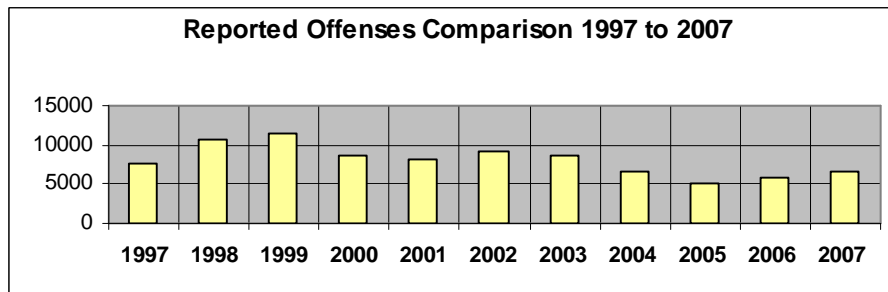

Internal Memorandum

February 25, 2008

To: Chief Michael Paillou

Fr: Capt. Frank Arnoldy

Topic: Annual 2007 Public Report

Comparison of Quarters and Years: