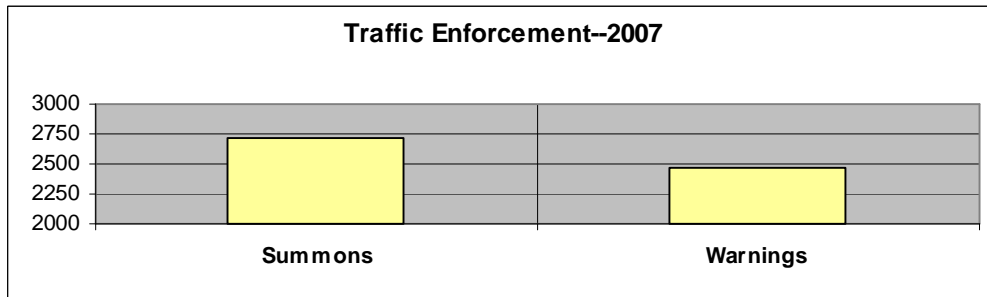

Traffic Enforcement:

Traffic Enforcement by Ward:

Enforcement by Wards 2007						
	Ward 1	Ward 2	Ward 3	Ward 4	Plaza	
Stop Sign	189	42	145	53	7	436
Careless Driving	10	3	2	2	0	17
DWI	21	13	18	5	0	57
Electric Signal	119	128	55	23	3	328
Hazardous Moving	246	210	117	38	50	661
Speeding	332	260	370	575	56	1593
Passenger Restraint	32	18	22	4	7	83
Drivers License	70	56	34	12	9	181
Equipment	210	195	120	46	13	584
Registration	317	290	207	58	37	909
Financial Responsibility	96	91	69	45	32	333
Parking	106	101	79	91	107	484
	1748	1407	1238	952	321	5666

There were 5182 traffic enforcement actions taken in 2007. These actions were divided as follows: