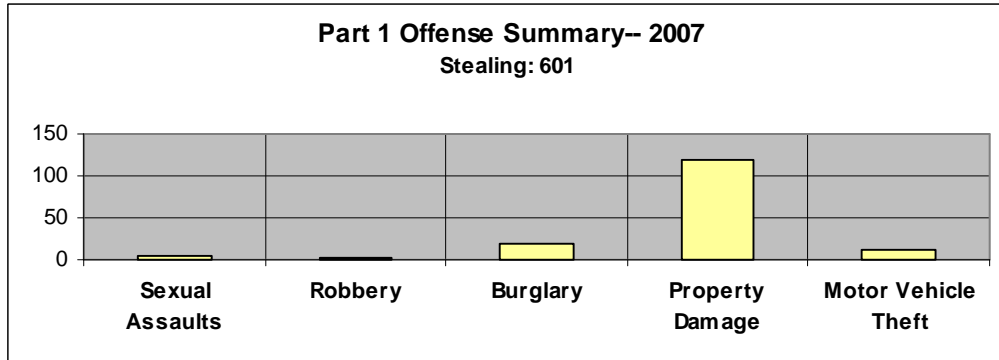

Offense Summary: