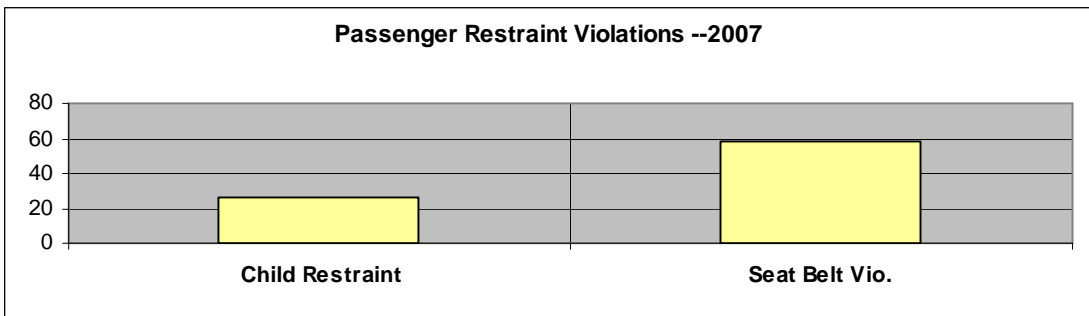

Enforcement Locations		2007	
Watson	2463	General Grant	4
CWP	173	Glenfield	7
		Glenwood	21
Sappington	1108	Grant Farm Trail	4
Old Sappington	381	Grant Ridge	1
I-44	13	Greenview	1
Big Bend	17	Grovena	4
Pardee Rd	153	Hartsdale	2
Pardee Ln.	140	Harwich	4
Grant Rd	64	Hawkins	1
East Watson	54	Heather	1
Garber	33	Holmes	12
Liggett	71	Hutchins	3
		Kathy	1
Acorn	5	Lawndale	5
Apex	2	Leawood	1
Arban	2	Lodge	3
Attucks	3	Lodge Pole	13
Bali	2	Manda	46
Banyon	1	Marsan	3
Blackthorn	1	Meadowfern	6
Briarton	4	Missy	1
Brookview	10	Oakridge	7
Camera	6	Park Crestwood	4
Capri	1	Pine Spray	20
Carrimae	3	Pinellas	1
Coffey Dr.	1	Queenston	1
Craigwood	5	Rayburn	76
Crest Oak	67	Red Oak	4
Crompton	1	Ridgewood	12
Curwood	5	Robyn	29
Dallwood	1	Rock Hill	5
David Scott	1	Royal Arms	4
Del Vista	1	Rusdon	3
Detjen	7	Samoa	6
Diversey	2	Sanders	7
Eddie & Park	1	Sky Crest	3
Elmont	5	Spellman	13
Flamingo	1	Starling	11
Fox Park	2	Sturdy	9
Gallop	6	Stylecrest	1