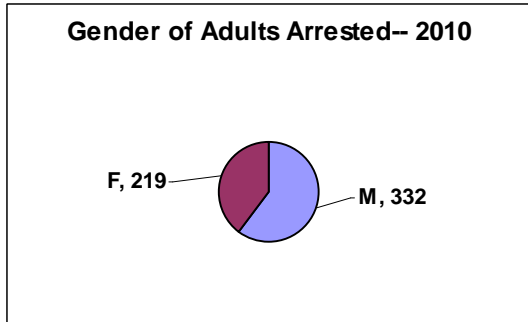

The gender of the persons taken into custody was: