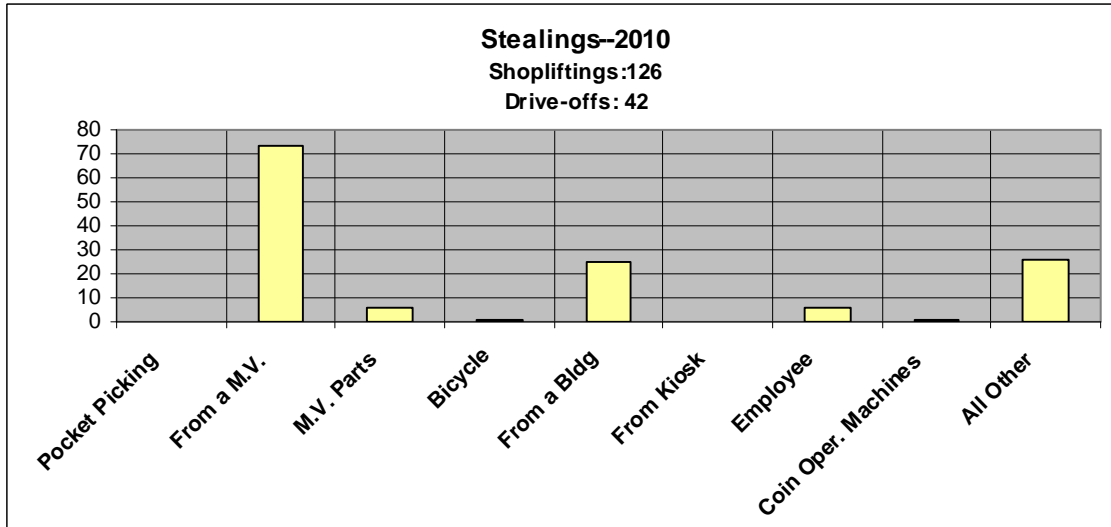

Stealings:

There were 306 stealings in 2010. These stealings were of the following classifications:

Shopliftings:

There were 126 shopliftings reported in 2010. This was 41% of the stealings. Shopliftings occurred at the following stores:

Shoplifting Locations	2010			
	Gordman's	6	Guitar Center	1
Kohl's	38	Harbor Freight Tools	1	
Sears	37	Kirlin's Hallmark	1	
		Mobil	1	
Aldi	1	Sam' Clubs	3	
Best Buy	2	Schnucks	5	
Circle K-8600	2	Shop & Save	14	
EJ Designer Shoes	2	The Gap	8	
Foot Locker	2	Walgreens	2	

Sixty percent of the shopliftings occurred at the Department Stores.