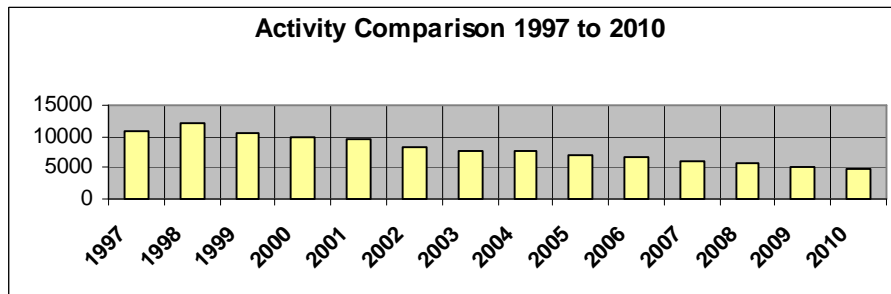

Internal Memorandum

01-20-2011

To: Chief Michael Paillou

Fr: Deputy Chief Frank Arnoldy

Topic: 2010 Annual Public Report

Comparison of Years: