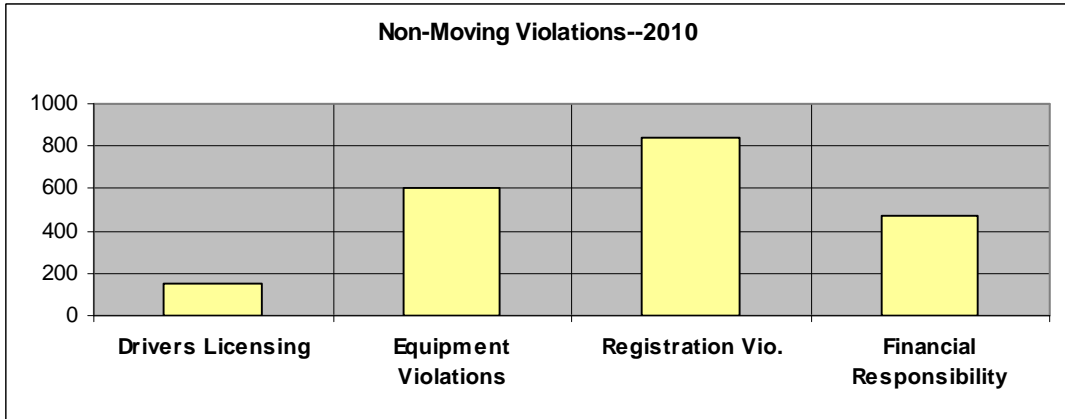

Enforcement Locations: Please see the next page

Enforcement Locations		2010	
Watson	2508	Holmes	5
CWP	6	Hutchins	1
		Larsen	1
Sappington	929	Laurel Crest	1
Old Sappington	352	Lawndale	7
I-44	5	Lodge	7
Big Bend	9	Lodge Pole	25
Pardee Rd	53	Maebern	2
Pardee Ln.	93	Manda	31
Grant Rd	88	Marsan	3
East Watson	40	Montego	1
Garber	51	Oakridge	4
Liggett	75	Pardee Spur	1
		Park Crestwood	5
Amberley	1	Pine Spray	8
Arban	1	Pinellas	3
Banyon Tree	4	Ponderosa	1
Briarton	3	Queenston	2
Brookview	6	Rayburn	35
Camera	6	Reco	2
Coffey Dr.	1	Ridgewood	4
Crest Oak	55	Royal Arms	1
Crestwood Dr.	1	Samoa	2
Curwood	6	Sanders	3
Detjen	2	Spellman	7
Dublin	3	Starling	18
Elmont	2	Sturdy	3
Etherton	4	Sunray	5
Gallop	1	Tahiti	2
General Grant	6	Tea Rose	3
Glen Rose	1	Trelane	1
Glenfield	6	Twincrest	12
Glenwood	36	Villa Crest	2
Grant Farm Trail	3	Watson Industrial	2
Grant Haven	1	Watson Plaza	3
Grant's Trail	2	Westglen	6
Grantwood Trails	2	Whitecliff	22
Harwich	3	Yorkshire Estates	2
Heather	1