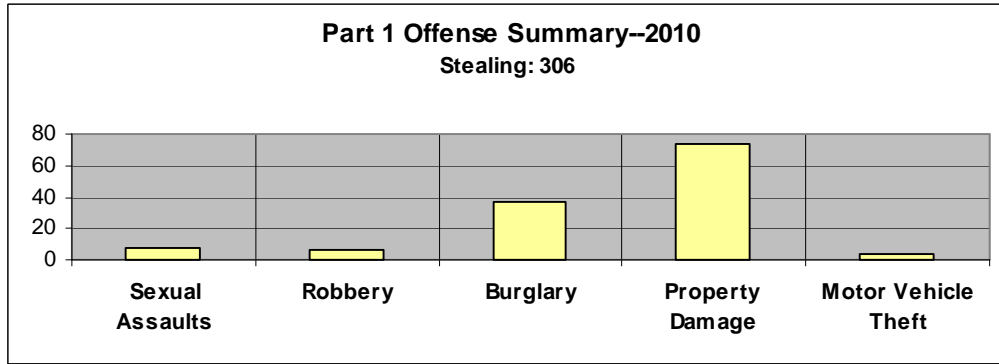

Offense Summary: