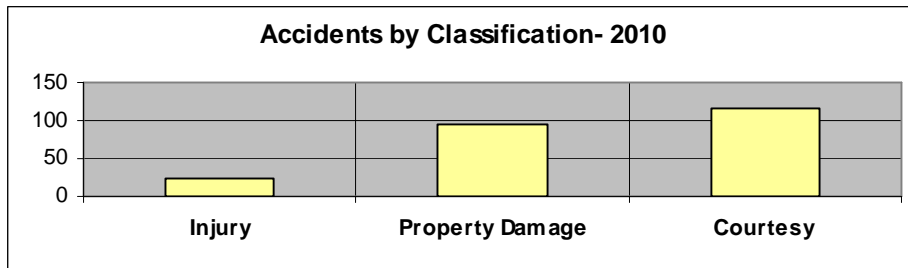

Traffic Accidents:

In the 2010, there were 234 traffic accidents. These accidents were of the following classifications:

Accidents occurred on the following days of the week:

Accidents occurred during the following hours of the day: