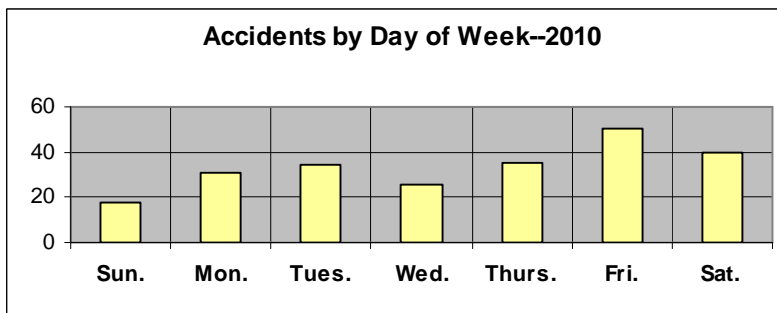

There were 4609 traffic enforcement actions taken in 2010. These actions were divided as follows:

Enforcement Locations: Please see the next page

Enforcement Locations		2010	
Watson	2508	Holmes	5
CWP	6	Hutchins	1
		Larsen	1
Sappington	929	Laurel Crest	1
Old Sappington	352	Lawndale	7
I-44	5	Lodge	7
Big Bend	9	Lodge Pole	25
Pardee Rd	53	Maebern	2
Pardee Ln.	93	Manda	31
Grant Rd	88	Marsan	3
East Watson	40	Montego	1
Garber	51	Oakridge	4
Liggett	75	Pardee Spur	1
		Park Crestwood	5
Amberley	1	Pine Spray	8
Arban	1	Pinellas	3
Banyon Tree	4	Ponderosa	1
Briarton	3	Queenston	2
Brookview	6	Rayburn	35
Camera	6	Reco	2
Coffey Dr.	1	Ridgewood	4
Crest Oak	55	Royal Arms	1
Crestwood Dr.	1	Samoa	2
Curwood	6	Sanders	3
Detjen	2	Spellman	7
Dublin	3	Starling	18
Elmont	2	Sturdy	3
Etherton	4	Sunray	5
Gallop	1	Tahiti	2
General Grant	6	Tea Rose	3
Glen Rose	1	Trelane	1
Glenfield	6	Twincrest	12
Glenwood	36	Villa Crest	2
Grant Farm Trail	3	Watson Industrial	2
Grant Haven	1	Watson Plaza	3
Grant's Trail	2	Westglen	6
Grantwood Trails	2	Whitecliff	22
Harwich	3	Yorkshire Estates	2
Heather	1		

Traffic Accidents:

In the 2010, there were 234 traffic accidents. These accidents were of the following classifications:

Accidents occurred on the following days of the week:

Accidents occurred during the following hours of the day: