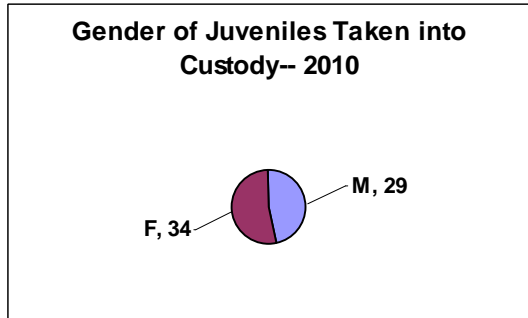

Incidents by Hour of Day --2010

Monthly Crime / Activity Reports						
2010	Total					
	Ward 1	Ward 2	Ward 3	Ward 4	Plaza	Total
Murder	0	0	0	0	0	0
Rape - Sexual Assault	3	1	1	1	1	7
Robbery	0	5	0	0	1	6
Burglary	14	14	2	7	0	37
Stealing	47	138	39	29	53	306
Property Damage	16	25	13	15	5	74
Motor Vehicle Theft	2	0	1	0	1	4
SubTotal Part1	82	183	56	52	61	434
Frauds	10	16	5	4	1	36
Drug Offenses	7	9	5	4	0	25
Offenses Against Public Peace	3	7	3	1	1	15
Driving While Intoxicated	3	11	4	1	0	19
Traffic Accidents	75	91	33	21	13	233
Animal Related Calls	40	42	20	19	0	121
People Related	188	268	288	154	14	912
Juvenile Offenses	4	6	2	1	0	13
Non-Classified Suspicious Activity	125	175	101	109	16	526
Family Offenses	0	1	0	1	0	2
Miscellaneous Police Calls	570	864	406	313	86	2239
Weapons Offenses	0	0	0	1	0	1
SubTotal Part2	1025	1490	867	629	131	4142
Total Reported Offenses	1107	1673	923	681	192	4576

Activity by Ward and Sector:

Arrest and Juvenile Data:

Five hundred fifty-one adults and 63 juveniles were taken into custody in 2010. One hundred fifteen persons were issued summons in lieu of physical arrest.

The ethnicity of the person arrested was:

The gender of the persons taken into custody was:

Traffic Enforcement:

Traffic Enforcement by Ward:

Enforcement by Wards 2010						
	Ward 1	Ward 2	Ward 3	Ward 4	Plaza	
Stop Sign	134	52	61	69	0	316
Careless Driving	2	9	0	4	0	15
DWI	4	11	3	1	0	19
Electric Signal	189	237	36	1	0	463
Hazardous Moving	275	171	75	25	8	554
Speeding	219	266	208	418	0	1111
Passenger Restraint	30	20	7	8	2	67
Drivers License	52	63	27	11	0	153
Equipment	194	240	127	43	1	605
Registration	257	358	173	46	4	838
Financial Responsibility	158	186	68	55	1	468
Parking	110	97	94	74	6	381
	1624	1710	879	755	22	4990

Traffic Accidents:

In the 2010, there were 234 traffic accidents. These accidents were of the following classifications:

Accidents occurred on the following days of the week:

Accidents occurred during the following hours of the day: