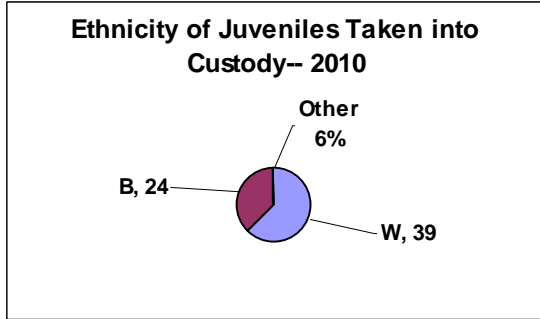

The gender of the persons taken into custody was: