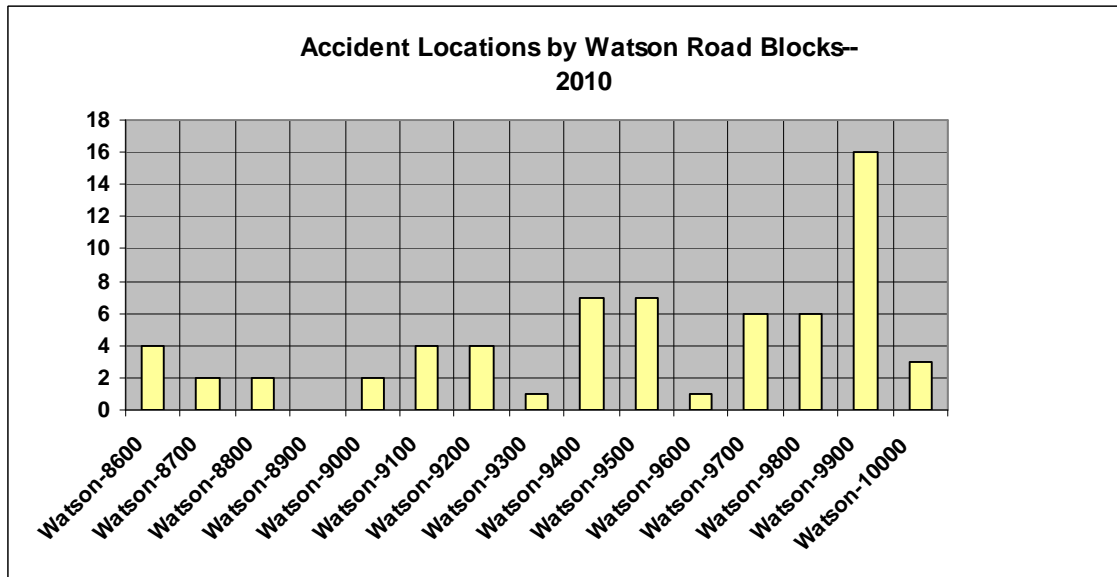

Accidents occurred in the following blocks of Watson Road:

Accidents occurred at the following intersections:

Accident Intersections	2010
Watson & Rock Hill	3
Watson & Blackthorn	1
Watson & Grant	7
Watson & Pardee Lane	2
Watson & Brookview	2
Watson & Watson Industrial	3
Watson & East Plaza Exit	2
Watson & Park Crestwood	1
Watson & Center Plaza Exit	1
Watson & Old Sappington	0
Watson & Sappington	13
Watson & Glenwood	4
Watson & Sturdy	3
Watson & Starling	1
Sappington & Big Bend	4
Sappington & Reco	1
Sappington & Rayburn	1
Sappington & Twincrest	2
Sappington & Watson	6
Sappington & Garber	1
Sappington & Eddie & Park	1
Old Sappington & Sappington Villa	1
Old Sappington & Watson	3
Pardee & Grant	1
Pardee & Whitecliff Park Ln	1
Pardee & Pardee Ln.	1
Bali & Rayburn	1
Briarton & Diversey	1
Crestwood & Townhill	1
Crompton & Denton	1
Del Vista & East Watson	1
Diversey & Ayres	1
Fox Park & Norcross	1
Glenwood & Watson	1
Grant & Watson	1
Grovena & Liggett	1
Hawkins & Yolanda	1
Laurel Hill & Pardee Road	1