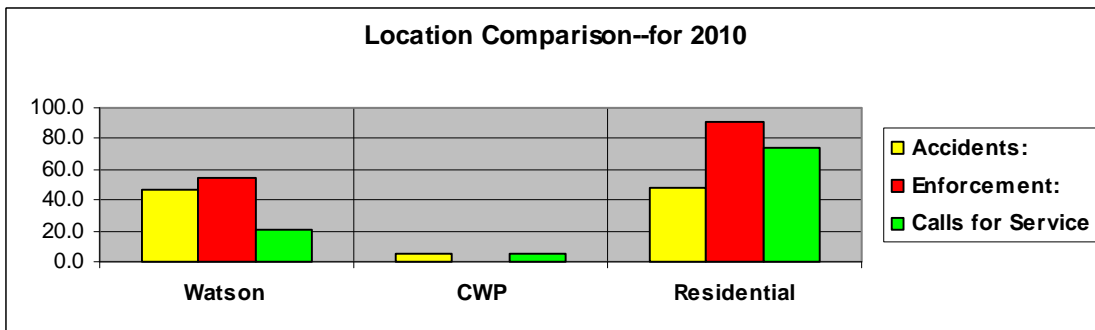

This graph is a representation of the same information for three areas, Watson Road, CWP and the remainder of the City: