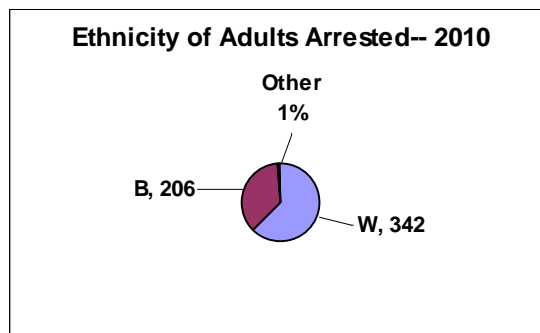

Arrest and Juvenile Data:

Five hundred fifty-one adults and 63 juveniles were taken into custody in 2010. One hundred fifteen persons were issued summons in lieu of physical arrest.

The ethnicity of the person arrested was: