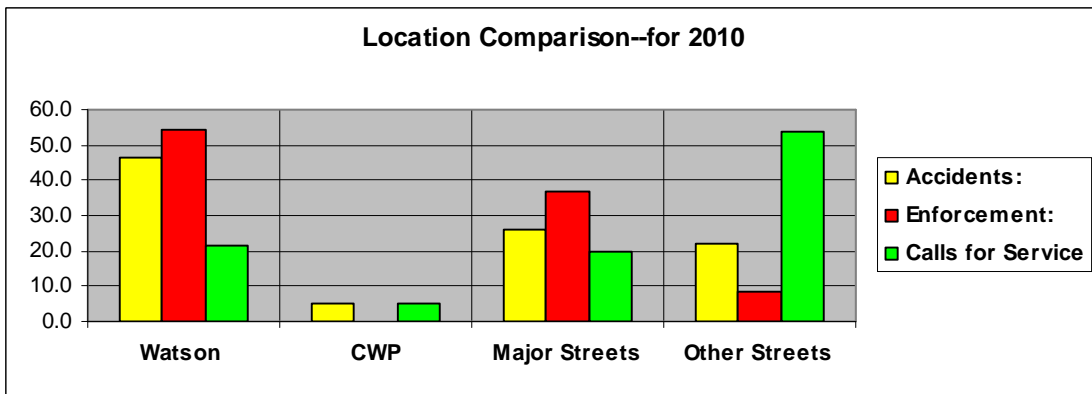

Location Comparison:

This chart is a comparison of the percentage of accidents, enforcement and calls for service by the four major tracking areas in the city year to date for 2010. Watson is activity along Watson Road and CWP is activity in Crestwood Plaza. Major streets are the following streets that have been used to track accidents and enforcement for a length of time. They are:

Sappington	Pardee Lane
Old Sappington	Grant Road
I-44	East Watson
Big Bend	Garber Road
Pardee Road	Liggett.

Other streets are the remainder of the streets that are not included in one of the areas.