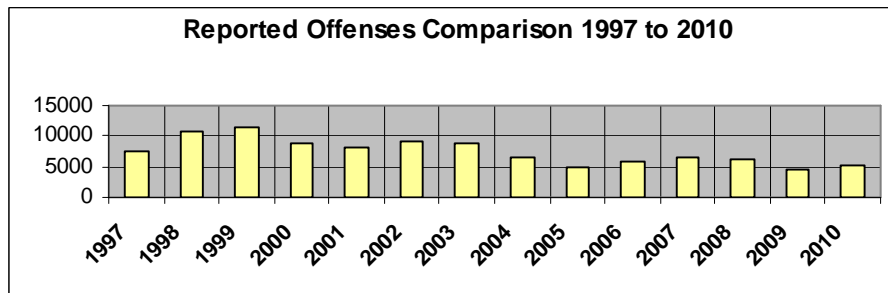

Internal Memorandum

01-20-2011

To: Chief Michael Paillou

Fr: Deputy Chief Frank Arnoldy

Topic: 2010 Annual Public Report

Comparison of Years: