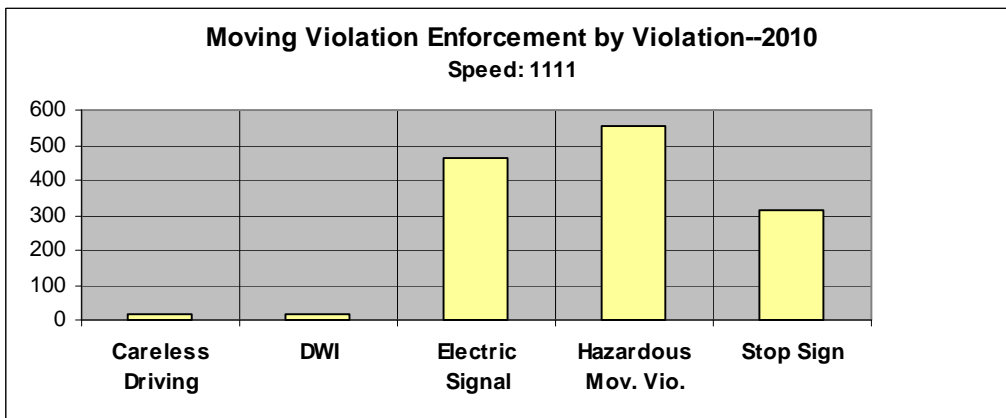

Traffic Enforcement:

Traffic Enforcement by Ward:

Enforcement by Wards 2010						
	Ward 1	Ward 2	Ward 3	Ward 4	Plaza	
Stop Sign	134	52	61	69	0	316
Careless Driving	2	9	0	4	0	15
DWI	4	11	3	1	0	19
Electric Signal	189	237	36	1	0	463
Hazardous Moving	275	171	75	25	8	554
Speeding	219	266	208	418	0	1111
Passenger Restraint	30	20	7	8	2	67
Drivers License	52	63	27	11	0	153
Equipment	194	240	127	43	1	605
Registration	257	358	173	46	4	838
Financial Responsibility	158	186	68	55	1	468
Parking	110	97	94	74	6	381
	1624	1710	879	755	22	4990

There were 4609 traffic enforcement actions taken in 2010. These actions were divided as follows: