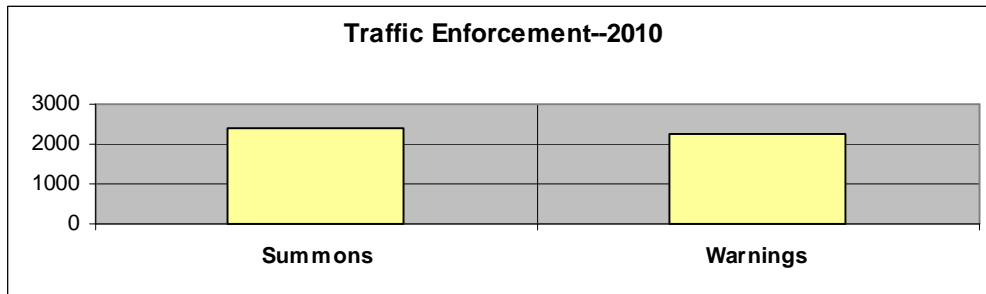

Traffic Enforcement:

Traffic Enforcement by Ward:

Enforcement by Wards 2010						
	Ward 1	Ward 2	Ward 3	Ward 4	Plaza	
Stop Sign	134	52	61	69	0	316
Careless Driving	2	9	0	4	0	15
DWI	4	11	3	1	0	19
Electric Signal	189	237	36	1	0	463
Hazardous Moving	275	171	75	25	8	554
Speeding	219	266	208	418	0	1111
Passenger Restraint	30	20	7	8	2	67
Drivers License	52	63	27	11	0	153
Equipment	194	240	127	43	1	605
Registration	257	358	173	46	4	838
Financial Responsibility	158	186	68	55	1	468
Parking	110	97	94	74	6	381
	1624	1710	879	755	22	4990

There were 4609 traffic enforcement actions taken in 2010. These actions were divided as follows: