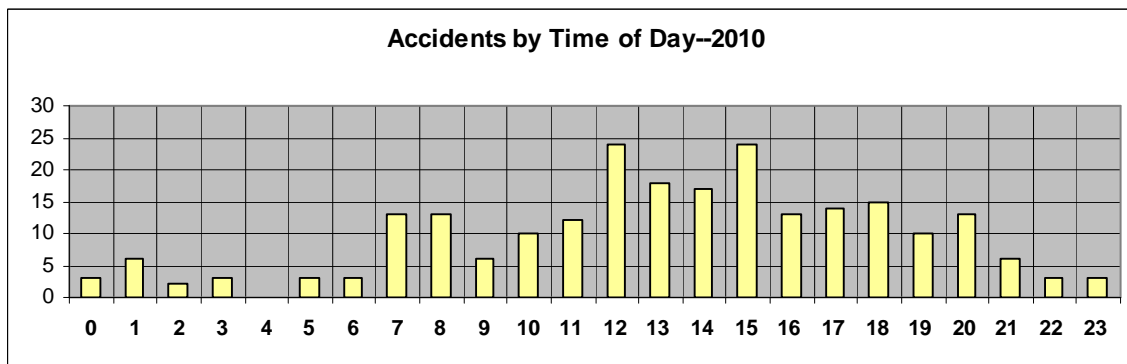

Traffic Accidents:

In the 2010, there were 234 traffic accidents. These accidents were of the following classifications:

Accidents occurred on the following days of the week:

Accidents occurred during the following hours of the day: