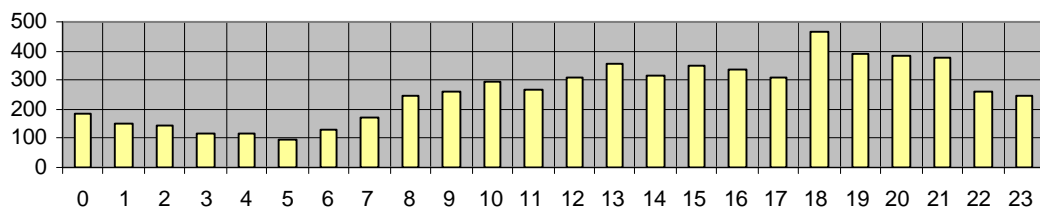

Incidents by Hour of Day --2010

Monthly Crime / Activity Reports						
2010	Total					
	Ward 1	Ward 2	Ward 3	Ward 4	Plaza	Total
Murder	0	0	0	0	0	0
Rape - Sexual Assault	3	1	1	1	1	7
Robbery	0	5	0	0	1	6
Burglary	14	14	2	7	0	37
Stealing	47	138	39	29	53	306
Property Damage	16	25	13	15	5	74
Motor Vehicle Theft	2	0	1	0	1	4
SubTotal Part1	82	183	56	52	61	434
Frauds	10	16	5	4	1	36
Drug Offenses	7	9	5	4	0	25
Offenses Against Public Peace	3	7	3	1	1	15
Driving While Intoxicated	3	11	4	1	0	19
Traffic Accidents	75	91	33	21	13	233
Animal Related Calls	40	42	20	19	0	121
People Related	188	268	288	154	14	912
Juvenile Offenses	4	6	2	1	0	13
Non-Classified Suspicious Activity	125	175	101	109	16	526
Family Offenses	0	1	0	1	0	2
Miscellaneous Police Calls	570	864	406	313	86	2239
Weapons Offenses	0	0	0	1	0	1
SubTotal Part2	1025	1490	867	629	131	4142
Total Reported Offenses	1107	1673	923	681	192	4576

Traffic Accidents:

In the 2010, there were 234 traffic accidents. These accidents were of the following classifications:

Accidents occurred on the following days of the week:

Accidents occurred during the following hours of the day: