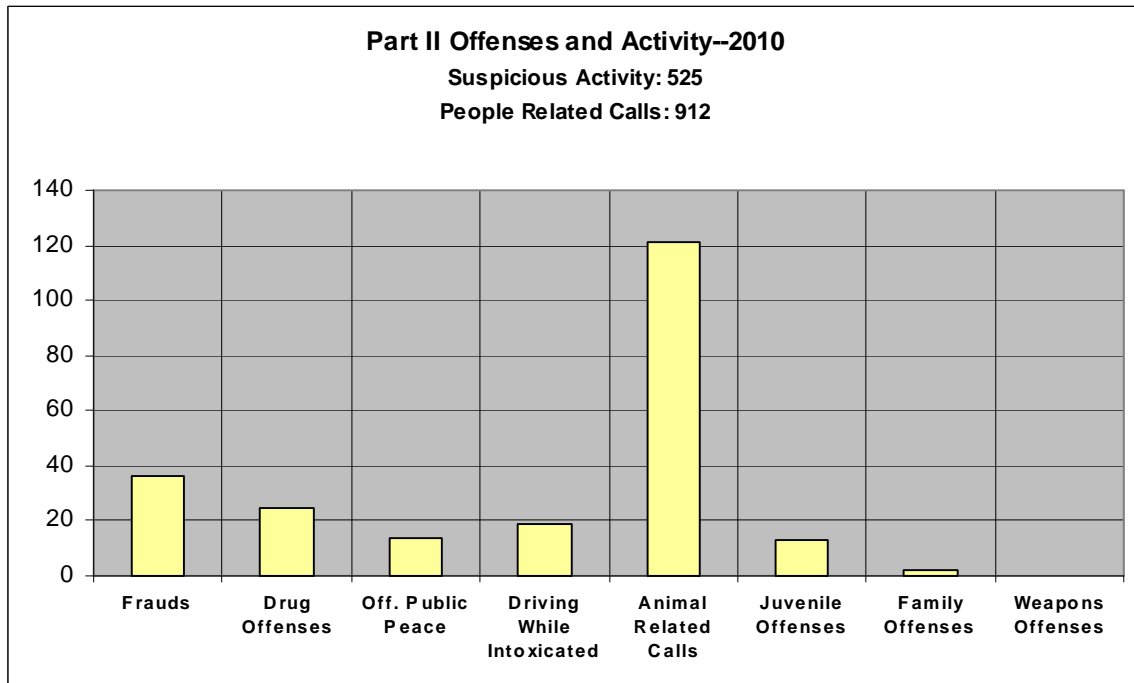

Offense Summary: