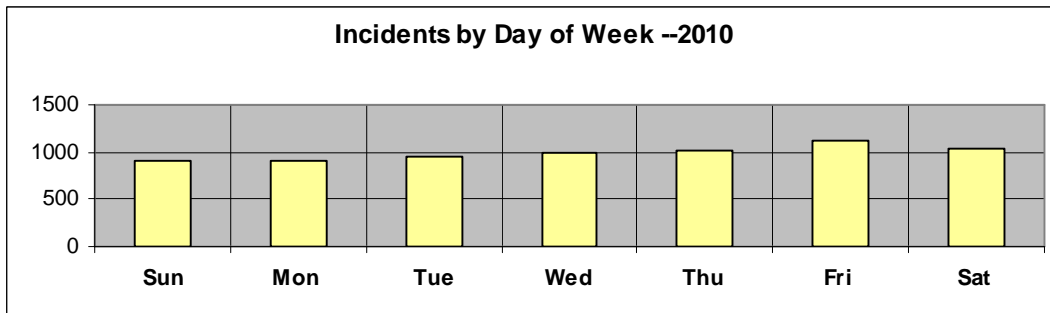

Incidents by Hour of Day --2010

Activity by Day of Week and Time of Day: